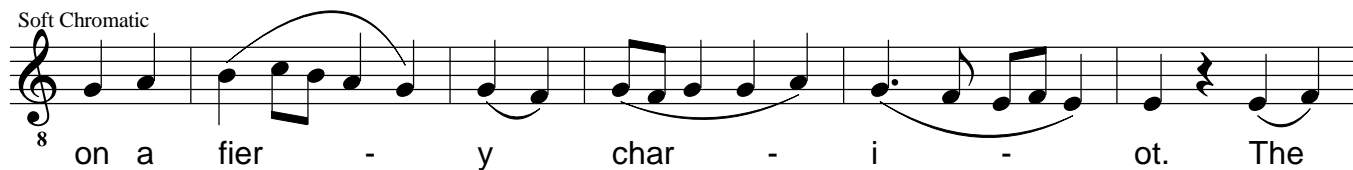

# Lily Idiomelon 4. Mode 2. Di=G.

Soft Chromatic

G

Chromatic C

G

Soft Chromatic

8 foot, and he healed Je - ri - cho's wa - ter of death and

8 bar - ren - ness. Now both of these Proph - ets